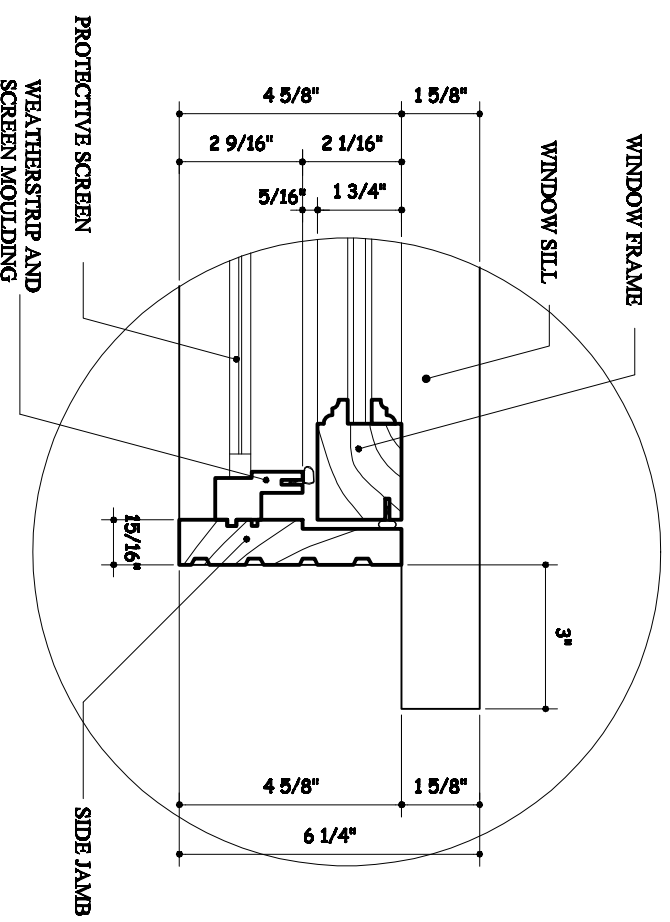

KOBI'S WINDOWS & DOORS MFG. INC.
 7326 LAUREL CANYON BLVD., NORTH HOLLYWOOD, CA 91605
 TEL : 818-764-6400 FAX : 818-764-6677

SILL DETAIL "3"

HEADER DETAIL "4"

SIDE JAMB DETAIL "1"

MID MULLION DETAIL "2"

DOUBLE CASEMENT WINDOW DETAIL