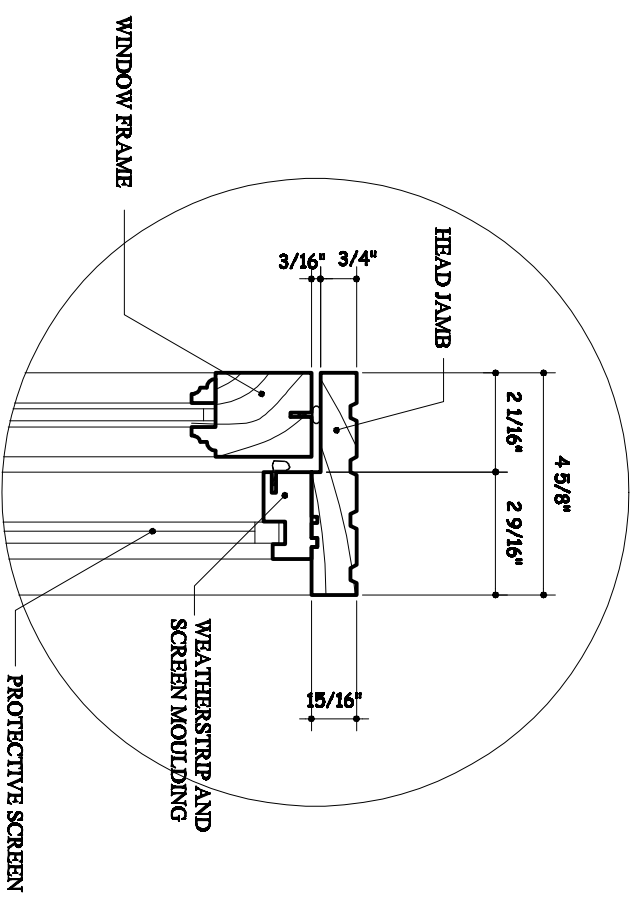

KOBI'S WINDOWS & DOORS MFG. INC.
 7326 LAUREL CANYON BLVD., NORTH HOLLYWOOD, CA 91605
 TEL : 818-764-6400 FAX : 818-764-6677

SILL DETAIL "3"

HEADER DETAIL "4"

SIDE JAMB DETAIL "1"

MID MULLION DETAIL "2"

DOUBLE CASEMENT WINDOW DETAIL