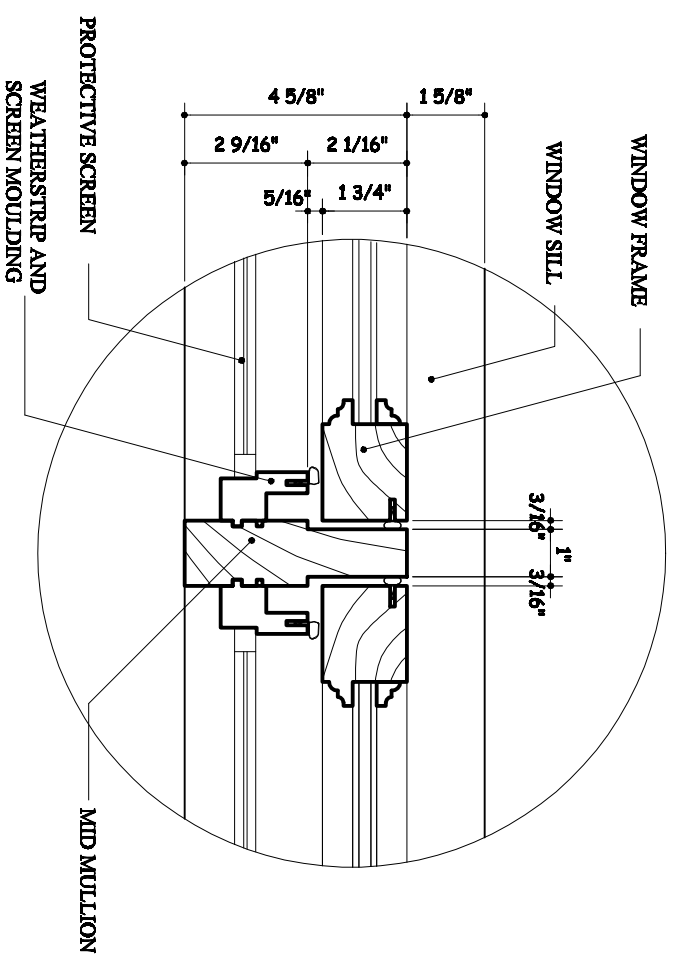

KOBI'S WINDOWS & DOORS MFG. INC.
 7326 LAUREL CANYON BLVD., NORTH HOLLYWOOD, CA 91605
 TEL : 818-764-6400 FAX : 818-764-6677

SILL DETAIL "3"

HEADER DETAIL "4"

SIDE JAMB DETAIL "1"

MID MULLION DETAIL "2"

DOUBLE CASEMENT WINDOW DETAIL