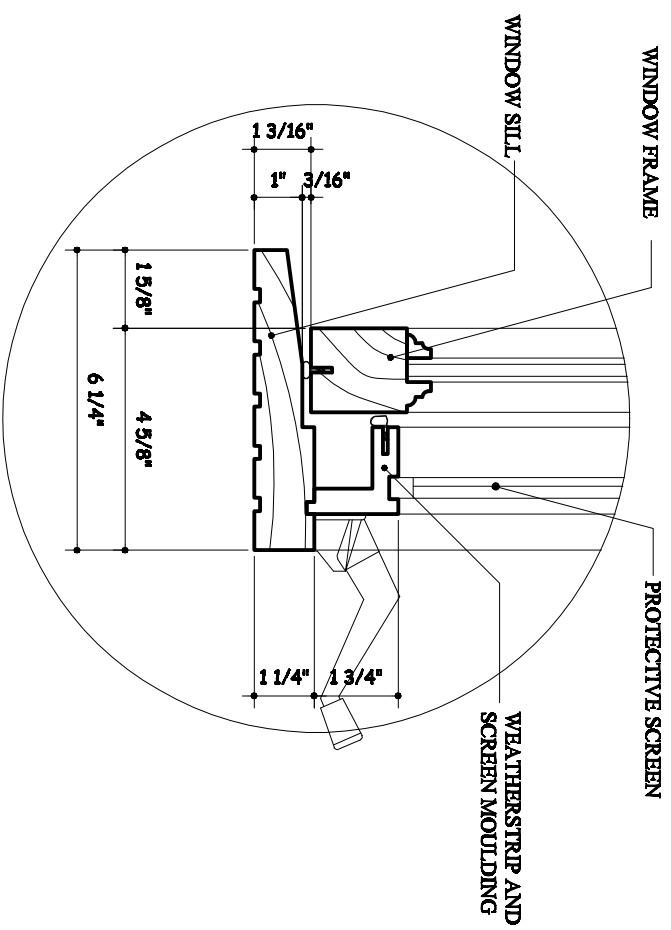

KOBI'S WINDOWS & DOORS MFG. INC.
 7326 LAUREL CANYON BLVD., NORTH HOLLYWOOD, CA 91605
 TEL : 818-764-6400 FAX : 818-764-6677

SILL DETAIL "3"

HEADER DETAIL "4"

SIDE JAMB DETAIL "1"

MID MULLION DETAIL "2"

DOUBLE CASEMENT WINDOW DETAIL