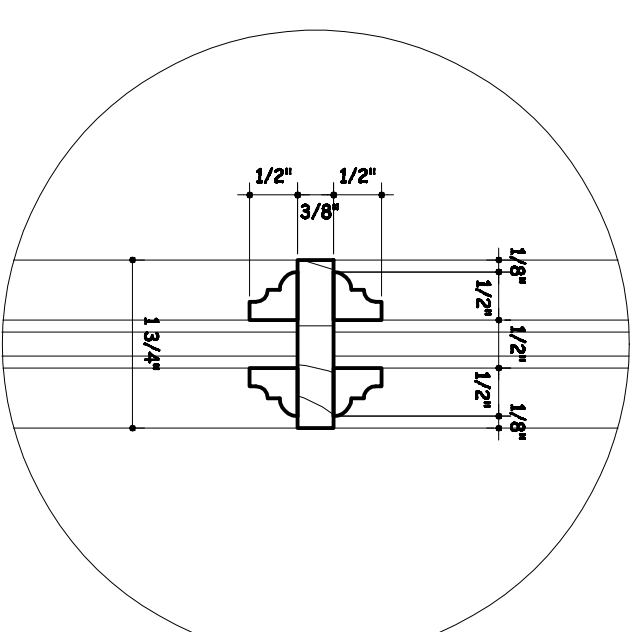

KOBI'S WINDOWS & DOORS MFG. INC.
 7326 LAUREL CANYON BLVD., NORTH HOLLYWOOD, CA 91605
 TEL : 818-764-6400 FAX : 818-764-6677

BOTTOM FRAME DETAIL "A" SIDE FRAME DETAIL "B"
CASEMENT GRIDDED WINDOW PANEL DETAIL