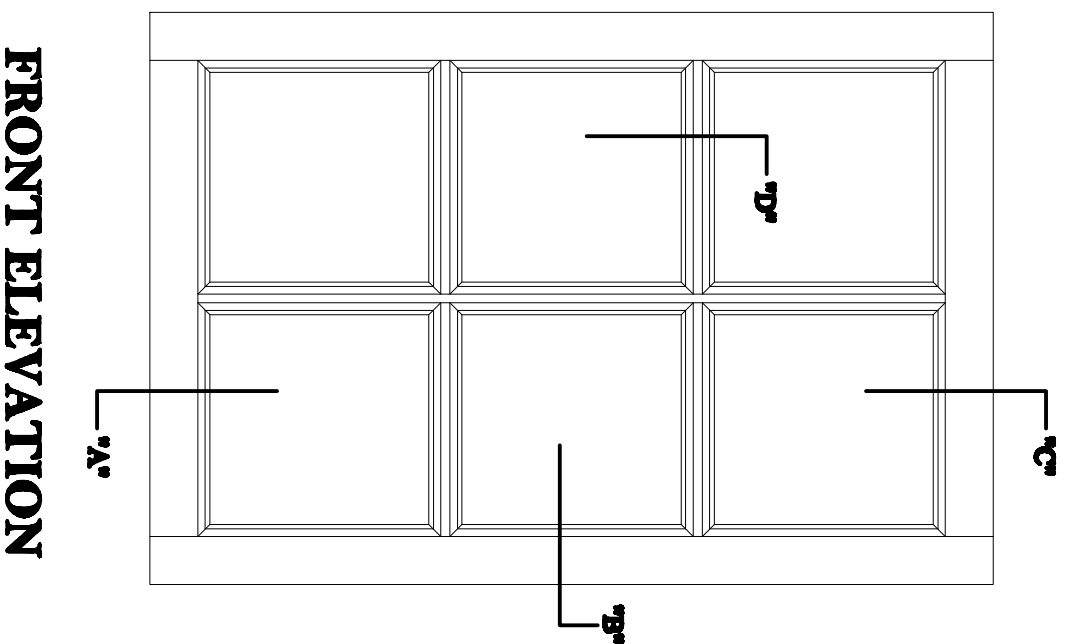

KOBI'S WINDOWS & DOORS MFG. INC.
 7326 LAUREL CANYON BLVD., NORTH HOLLYWOOD, CA 91605
 TEL : 818-764-6400 FAX : 818-764-6677

BOTTOM FRAME DETAIL "A" SIDE FRAME DETAIL "B"
CASEMENT GRIDDED WINDOW PANEL DETAIL