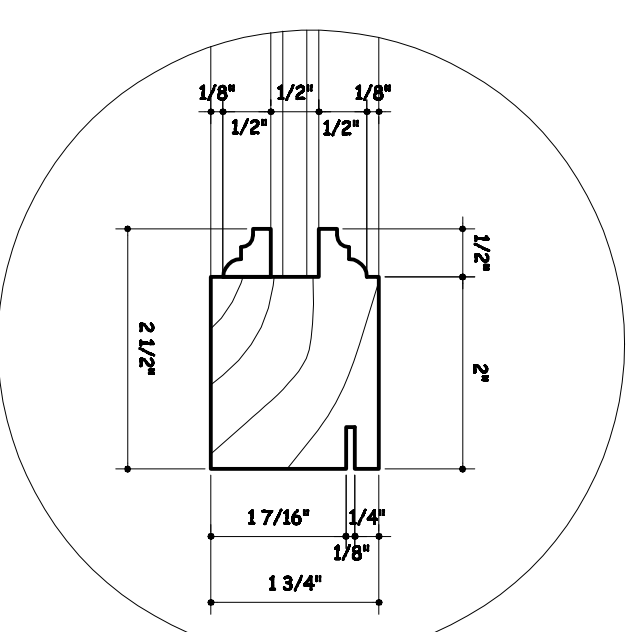

KOBI'S WINDOWS & DOORS MFG. INC.
 7326 LAUREL CANYON BLVD., NORTH HOLLYWOOD, CA 91605
 TEL : 818-764-6400 FAX : 818-764-6677

BOTTOM FRAME DETAIL "A" SIDE FRAME DETAIL "B"
CASEMENT GRIDDED WINDOW PANEL DETAIL