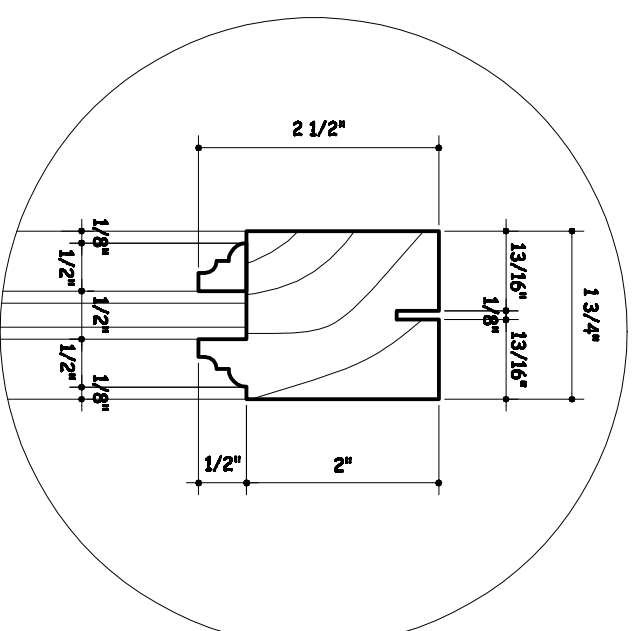

KOBI'S WINDOWS & DOORS MFG. INC.
 7326 LAUREL CANYON BLVD., NORTH HOLLYWOOD, CA 91605
 TEL : 818-764-6400 FAX : 818-764-6677

BOTTOM FRAME DETAIL "A" SIDE FRAME DETAIL "B"
CASEMENT GRIDDED WINDOW PANEL DETAIL