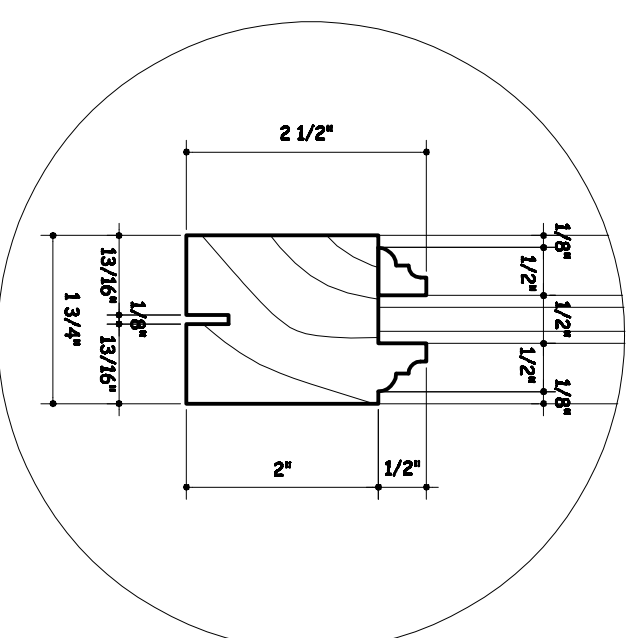

KOBI'S WINDOWS & DOORS MFG. INC.
 7326 LAUREL CANYON BLVD., NORTH HOLLYWOOD, CA 91605
 TEL : 818-764-6400 FAX : 818-764-6677

BOTTOM FRAME DETAIL "A" SIDE FRAME DETAIL "B"
CASEMENT GRIDDED WINDOW PANEL DETAIL