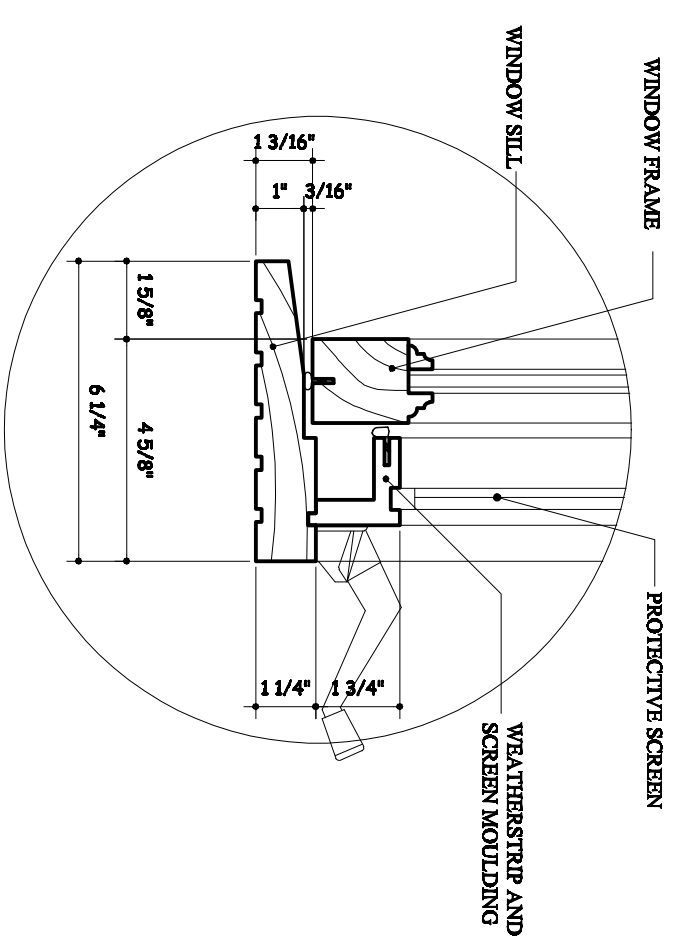

KOBI'S WINDOWS & DOORS MFG. INC.
 7326 LAUREL CANYON BLVD., NORTH HOLLYWOOD, CA 91605
 TEL: 818-764-6400 FAX: 818-764-6677

SIDE JAMB DETAIL "1"

TOP VIEW

SECTION A-A

HEADER DETAIL "3"

SILL DETAIL "2"

SINGLE CASEMENT WINDOW DETAIL