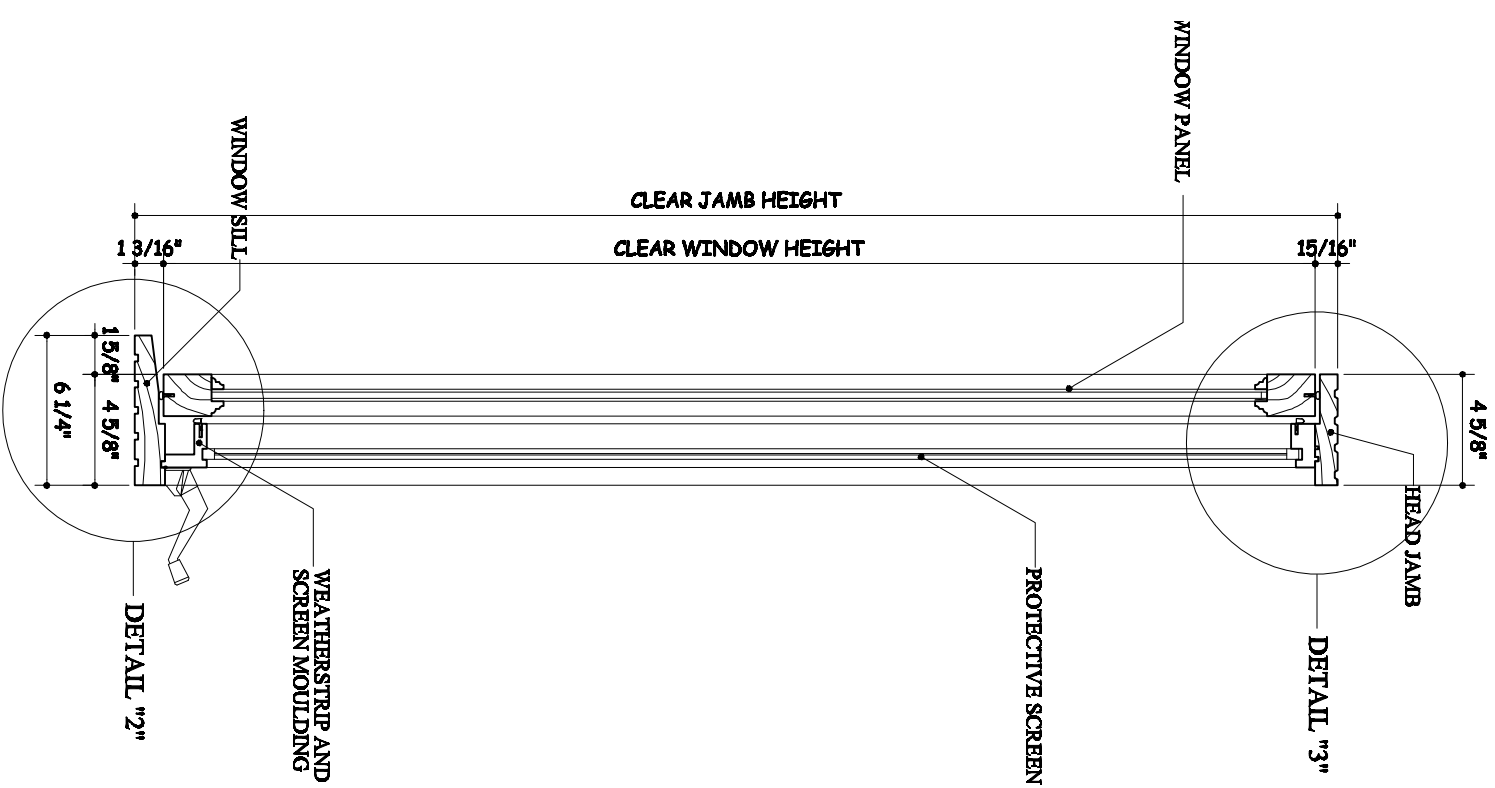

KOBI'S WINDOWS & DOORS MFG. INC.
 7326 LAUREL CANYON BLVD., NORTH HOLLYWOOD, CA 91605
 TEL: 818-764-6400 FAX: 818-764-6677

SIDE JAMB DETAIL "1"

TOP VIEW

SECTION A-A

HEADER DETAIL "3"

SILL DETAIL "2"

SINGLE CASEMENT WINDOW DETAIL