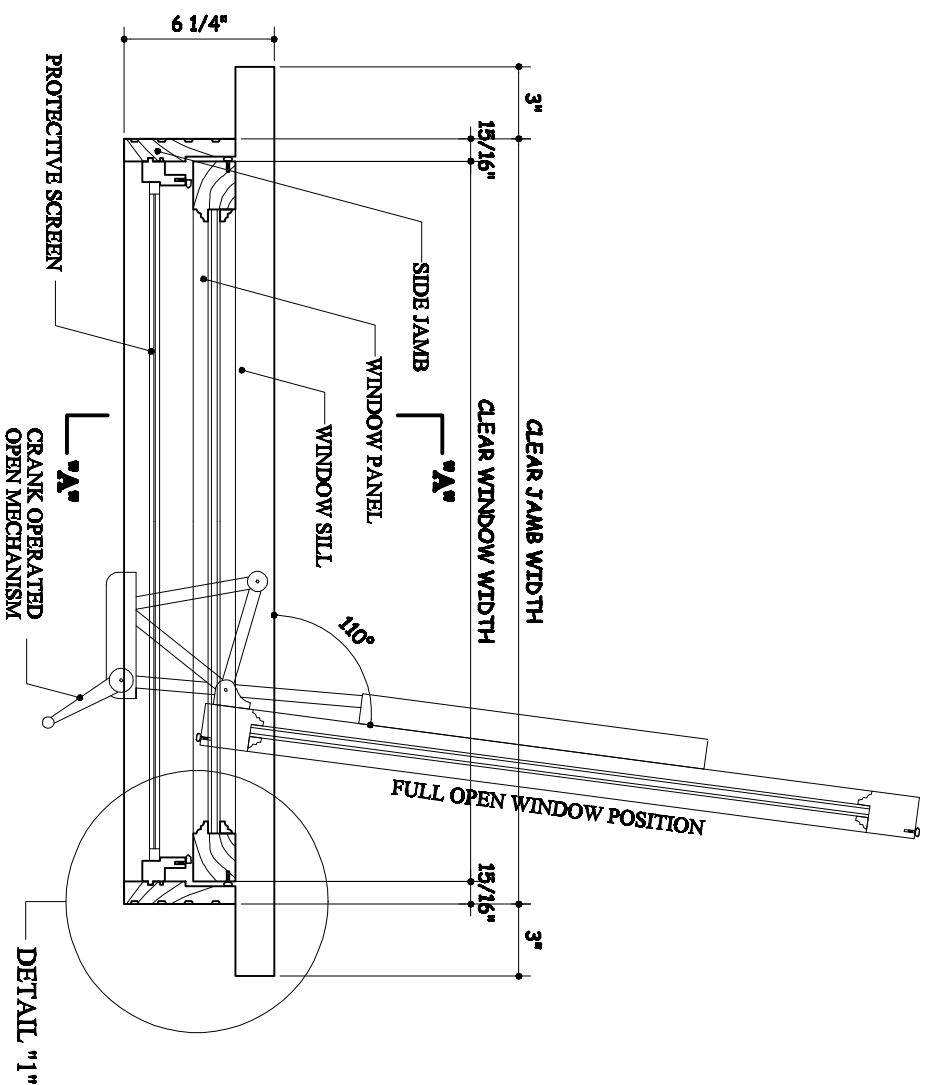

KOBI'S WINDOWS & DOORS MFG. INC.
 7326 LAUREL CANYON BLVD., NORTH HOLLYWOOD, CA 91605
 TEL: 818-764-6400 FAX: 818-764-6677

SIDE JAMB DETAIL "1"

TOP VIEW

SECTION A-A

HEADER DETAIL "3"

SILL DETAIL "2"

SINGLE CASEMENT WINDOW DETAIL