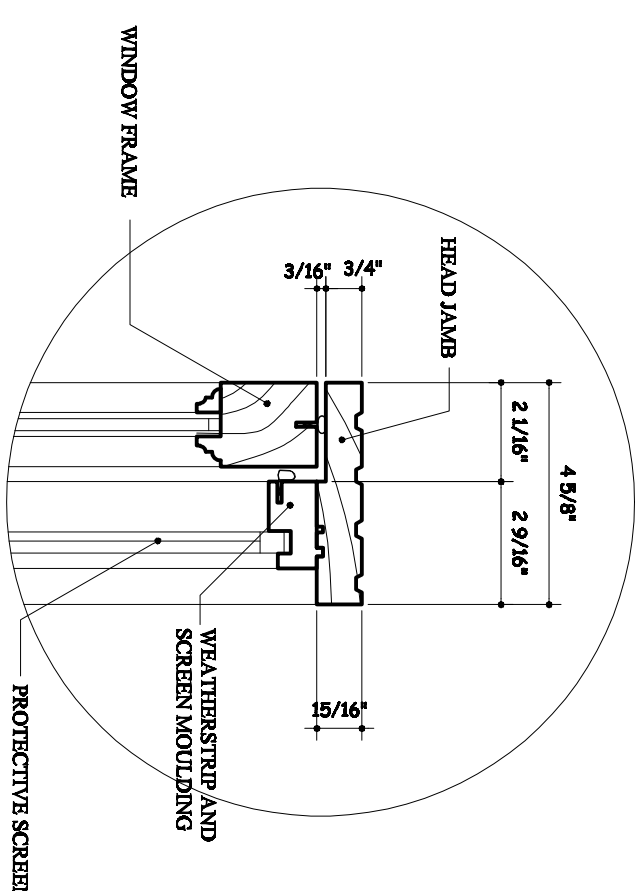

KOBI'S WINDOWS & DOORS MFG. INC.
 7326 LAUREL CANYON BLVD., NORTH HOLLYWOOD, CA 91605
 TEL: 818-764-6400 FAX: 818-764-6677

SIDE JAMB DETAIL "1"

TOP VIEW

SECTION A-A

HEADER DETAIL "3"

SILL DETAIL "2"

SINGLE CASEMENT WINDOW DETAIL