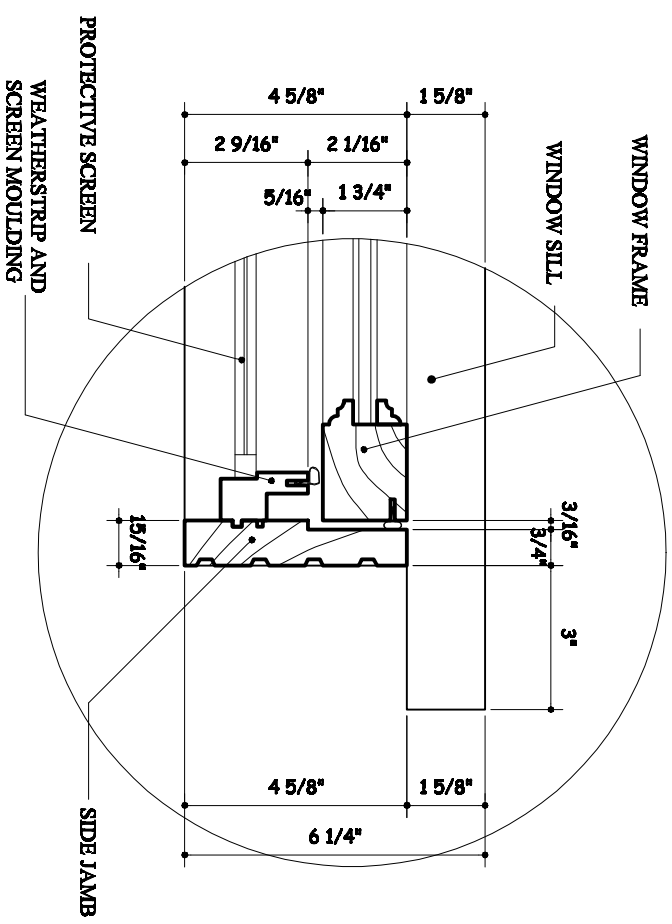

KOBI'S WINDOWS & DOORS MFG. INC.
 7326 LAUREL CANYON BLVD., NORTH HOLLYWOOD, CA 91605
 TEL: 818-764-6400 FAX: 818-764-6677

SIDE JAMB DETAIL "1"

TOP VIEW

SECTION A-A

HEADER DETAIL "3"

SILL DETAIL "2"

SINGLE CASEMENT WINDOW DETAIL