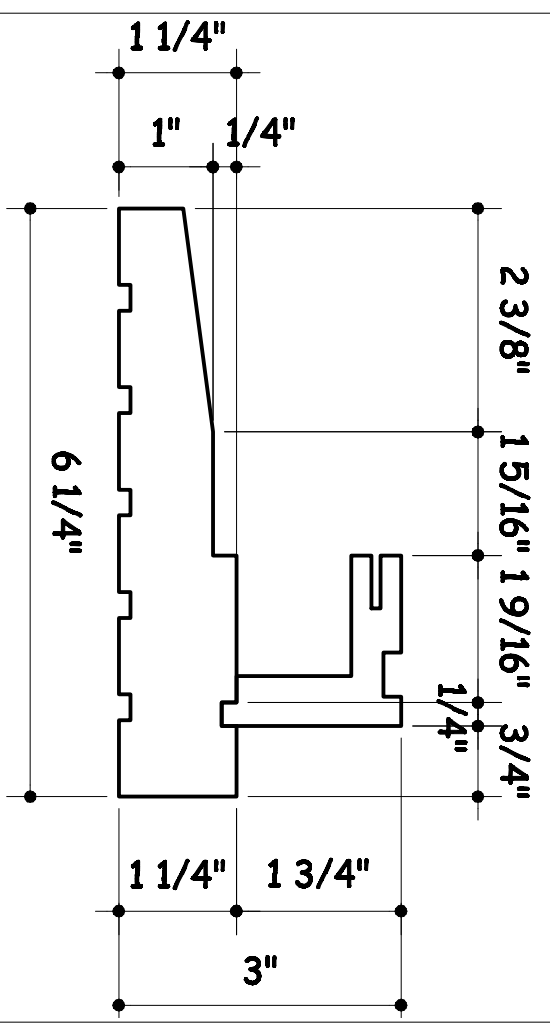

WOOD PROFILE FOR SINGLE CASEMENT WINDOW

WINDOW SILL

HEAD JAMB

SIDE JAMB

BOTTOM FRAME

SIDE FRAME

TOP FRAME