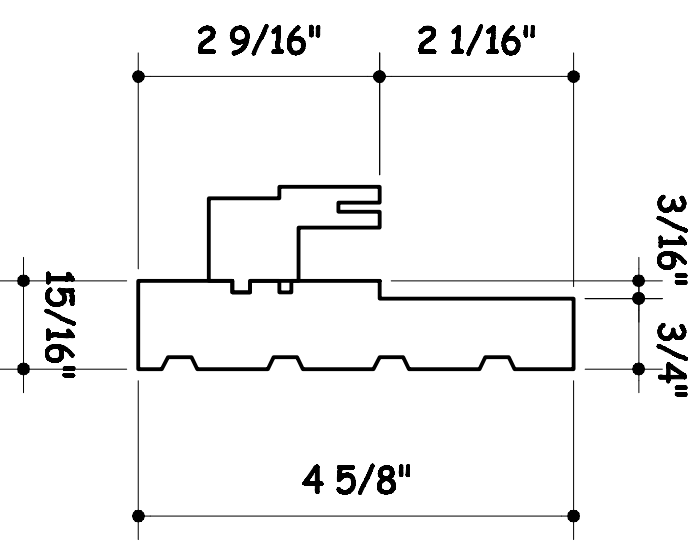

WOOD PROFILE FOR SINGLE CASEMENT WINDOW

WINDOW SILL

HEAD JAMB

SIDE JAMB

BOTTOM FRAME

SIDE FRAME

TOP FRAME