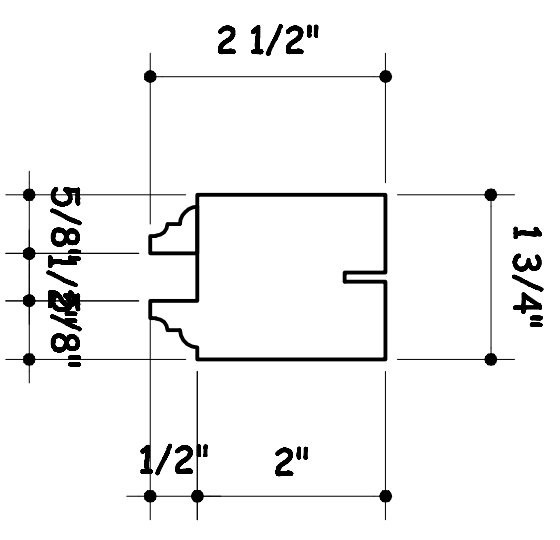

WOOD PROFILE FOR SINGLE CASEMENT WINDOW

WINDOW SILL

HEAD JAMB

SIDE JAMB

BOTTOM FRAME

SIDE FRAME

TOP FRAME