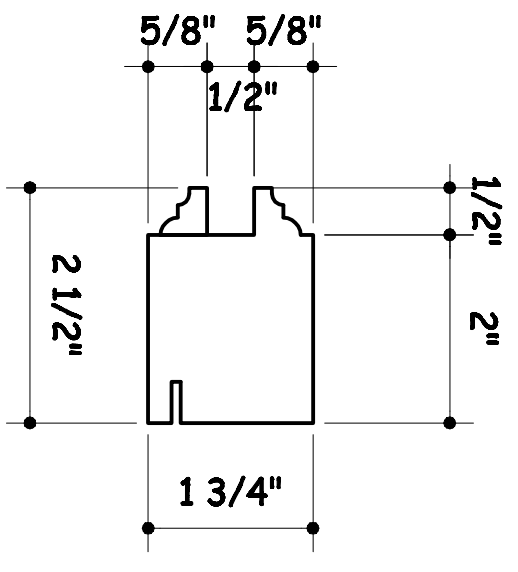

WOOD PROFILE FOR SINGLE CASEMENT WINDOW

WINDOW SILL

HEAD JAMB

SIDE JAMB

BOTTOM FRAME

SIDE FRAME

TOP FRAME