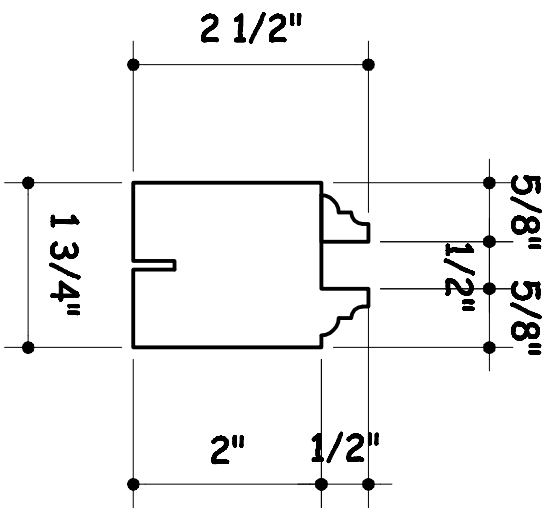

WOOD PROFILE FOR SINGLE CASEMENT WINDOW

WINDOW SILL

HEAD JAMB

SIDE JAMB

BOTTOM FRAME

SIDE FRAME

TOP FRAME