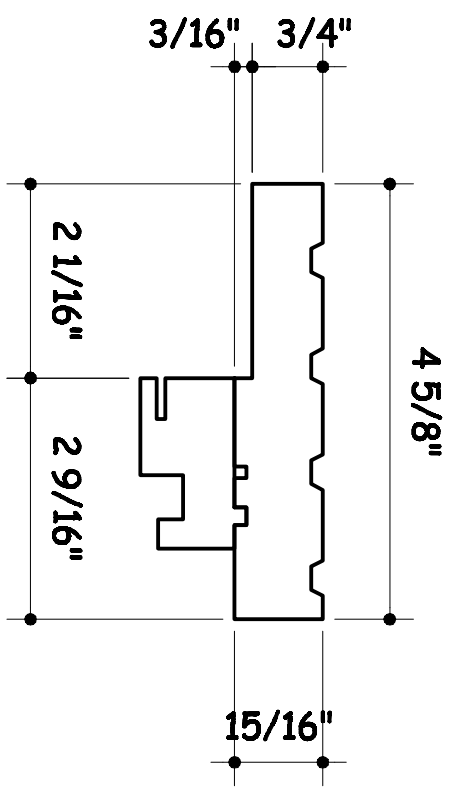

WOOD PROFILE FOR SINGLE CASEMENT WINDOW

WINDOW SILL

HEAD JAMB

SIDE JAMB

BOTTOM FRAME

SIDE FRAME

TOP FRAME