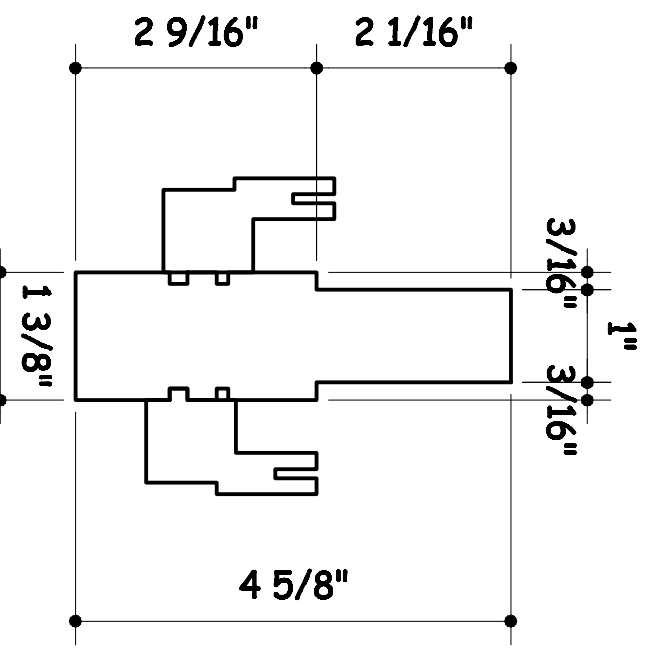

WOOD PROFILE FOR XOX CASEMENT WINDOW

WINDOW SILL

HEAD JAMB

SIDE JAMB

MID MULLION

BOTTOM FRAME & TOP FRAME

SIDE FRAME