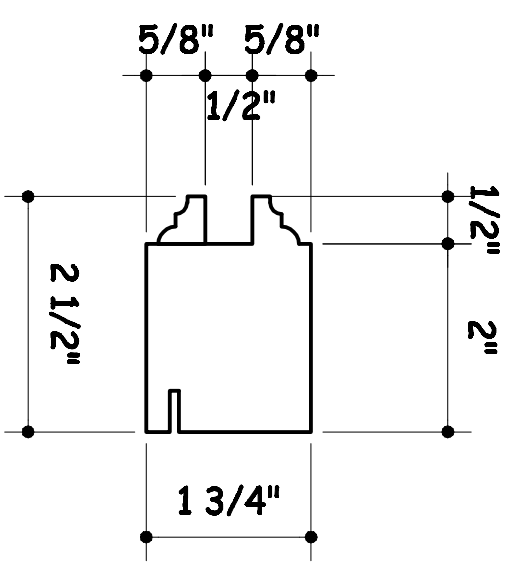

WOOD PROFILE FOR XOX CASEMENT WINDOW

WINDOW SILL

HEAD JAMB

SIDE JAMB

MID MULLION

BOTTOM FRAME & TOP FRAME

SIDE FRAME