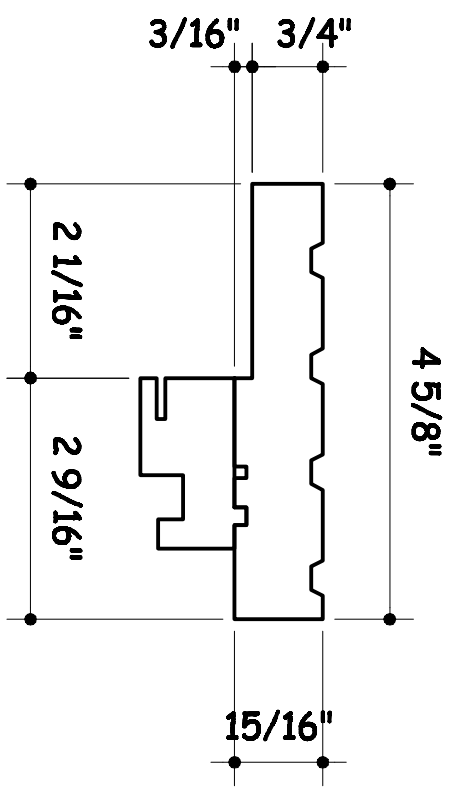

WOOD PROFILE FOR XOX CASEMENT WINDOW

WINDOW SILL

HEAD JAMB

SIDE JAMB

MID MULLION

BOTTOM FRAME & TOP FRAME

SIDE FRAME