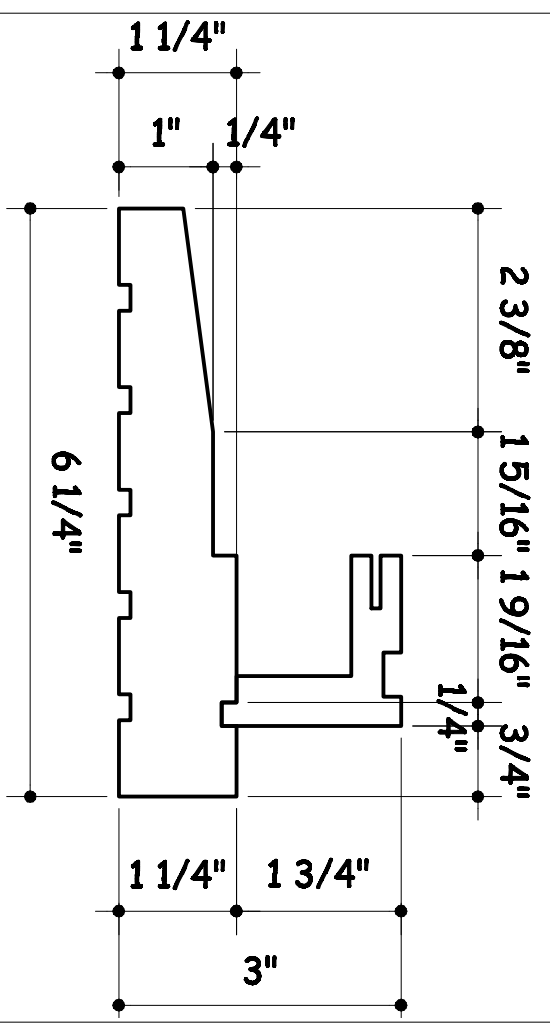

WOOD PROFILE FOR XOX CASEMENT WINDOW

WINDOW SILL

HEAD JAMB

SIDE JAMB

MID MULLION

BOTTOM FRAME & TOP FRAME

SIDE FRAME