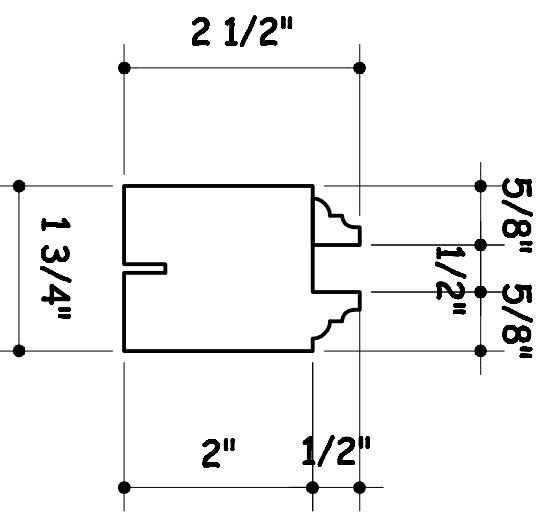

WOOD PROFILE FOR XOX CASEMENT WINDOW

WINDOW SILL

HEAD JAMB

SIDE JAMB

MID MULLION

BOTTOM FRAME & TOP FRAME

SIDE FRAME