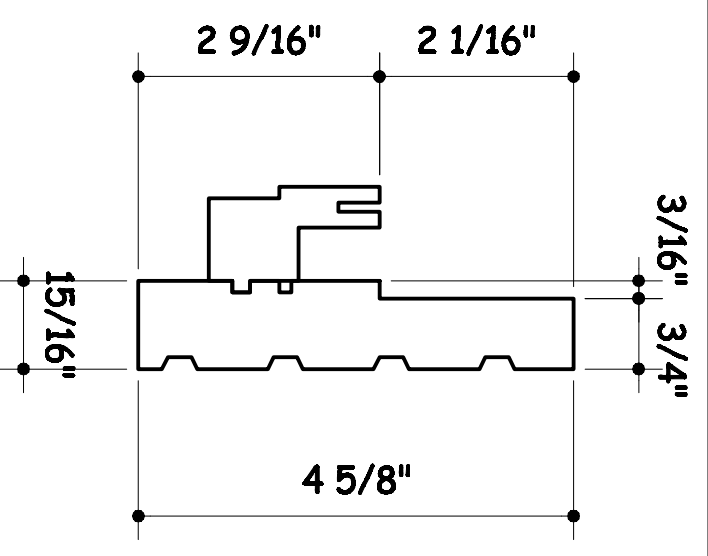

WOOD PROFILE FOR XOX CASEMENT WINDOW

WINDOW SILL

HEAD JAMB

SIDE JAMB

MID MULLION

BOTTOM FRAME & TOP FRAME

SIDE FRAME