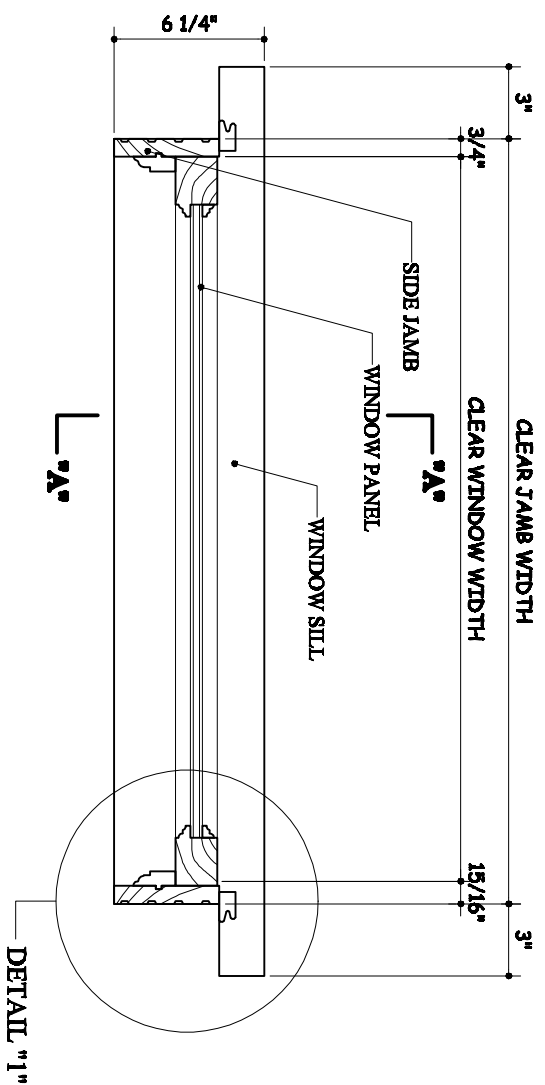

KOBI'S WINDOWS & DOORS MFG. INC.
 7326 LAUREL CANYON BLVD., NORTH HOLLYWOOD, CA 91605
 TEL : 818-764-6400 FAX : 818-764-6677

SIDE JAMB DETAIL "1"

TOP VIEW

SECTION A-A

HEADER DETAIL "3"

SILL DETAIL "2"

FIXED WINDOW DETAIL