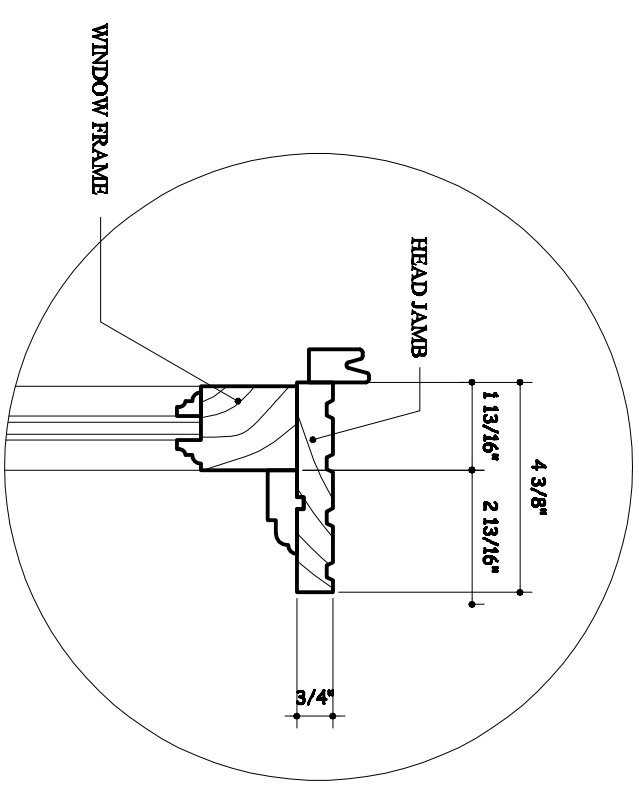

KOBI'S WINDOWS & DOORS MFG. INC.
 7326 LAUREL CANYON BLVD., NORTH HOLLYWOOD, CA 91605
 TEL : 818-764-6400 FAX : 818-764-6677

SIDE JAMB DETAIL "1"

TOP VIEW

SECTION A-A

HEADER DETAIL "3"

SILL DETAIL "2"

FIXED WINDOW DETAIL