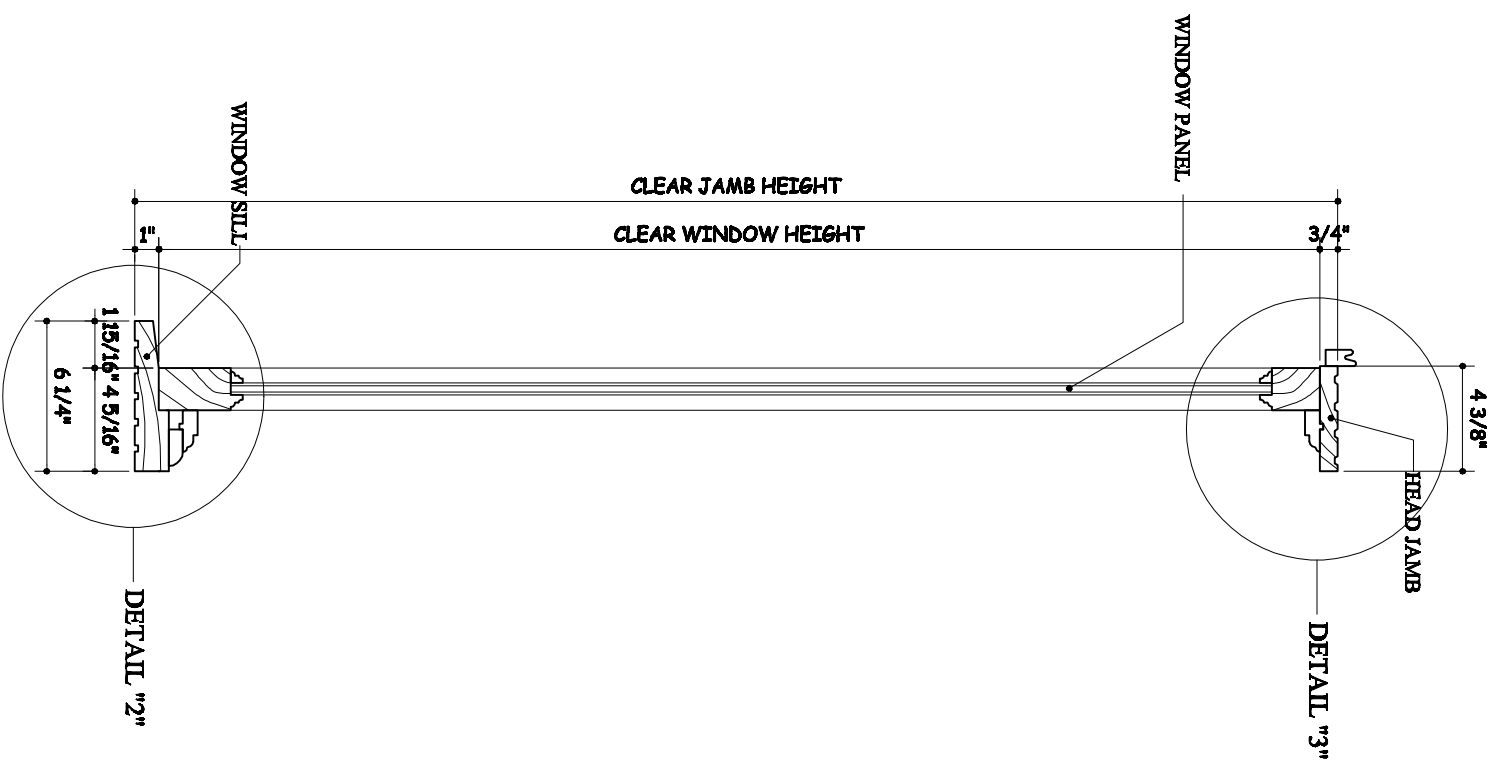

KOBI'S WINDOWS & DOORS MFG. INC.
 7326 LAUREL CANYON BLVD., NORTH HOLLYWOOD, CA 91605
 TEL : 818-764-6400 FAX : 818-764-6677

SIDE JAMB DETAIL "1"

TOP VIEW

SECTION A-A

HEADER DETAIL "3"

SILL DETAIL "2"

FIXED WINDOW DETAIL