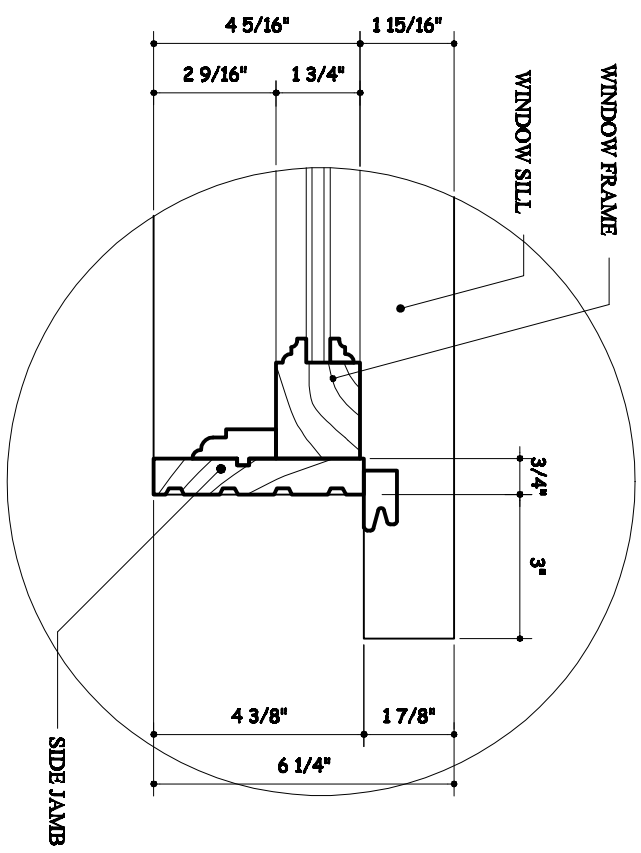

KOBI'S WINDOWS & DOORS MFG. INC.
 7326 LAUREL CANYON BLVD., NORTH HOLLYWOOD, CA 91605
 TEL : 818-764-6400 FAX : 818-764-6677

SIDE JAMB DETAIL "1"

TOP VIEW

SECTION A-A

HEADER DETAIL "3"

SILL DETAIL "2"

FIXED WINDOW DETAIL