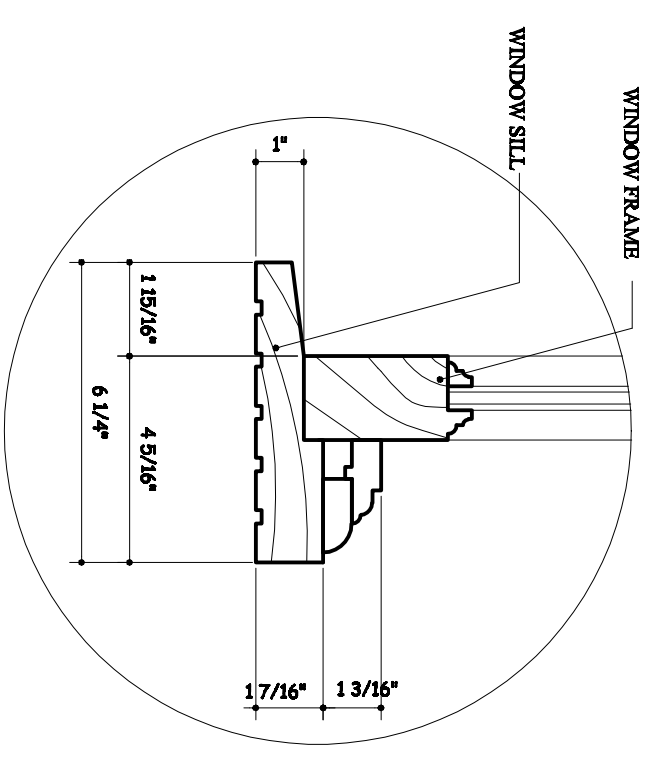

KOBI'S WINDOWS & DOORS MFG. INC.
 7326 LAUREL CANYON BLVD., NORTH HOLLYWOOD, CA 91605
 TEL : 818-764-6400 FAX : 818-764-6677

SIDE JAMB DETAIL "1"

TOP VIEW

SECTION A-A

HEADER DETAIL "3"

SILL DETAIL "2"

FIXED WINDOW DETAIL