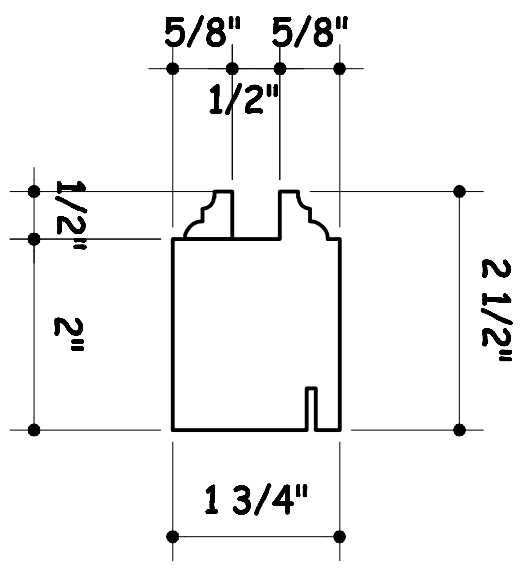

**KOBIS WINDOWS & DOORS MFG. INC.**  
7326 LAUREL CANYON BLVD., NORTH HOLLYWOOD, CA 91605

**WOOD PROFILE FOR SLIDER WINDOW**

**FIXED SIDE FRAME**

**SLIDER SIDE FRAME**