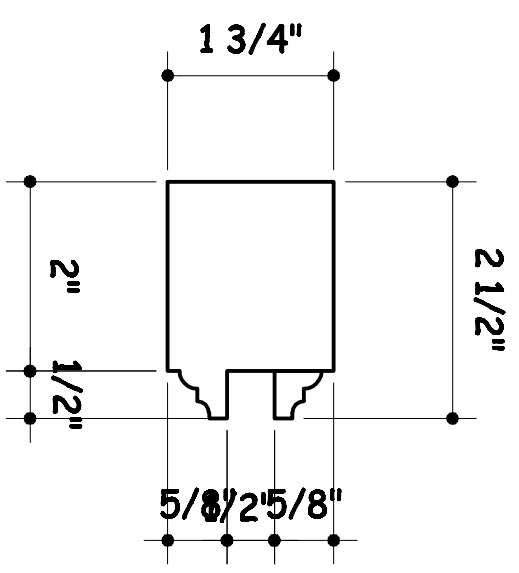

**KOBIS WINDOWS & DOORS MFG. INC.**  
7326 LAUREL CANYON BLVD., NORTH HOLLYWOOD, CA 91605

**WOOD PROFILE FOR SLIDER WINDOW**

**FIXED SIDE FRAME**

**SLIDER SIDE FRAME**