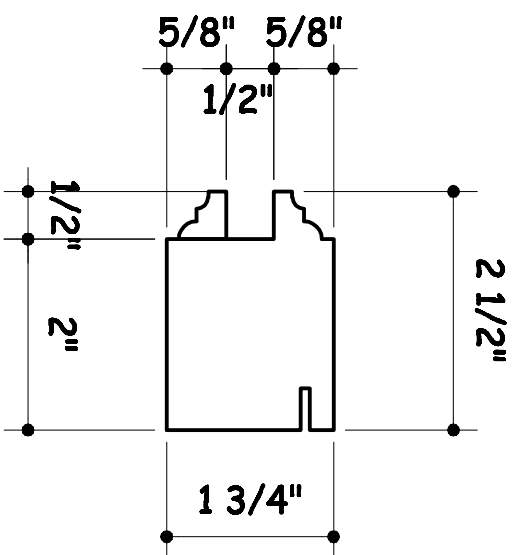

**KOBIS WINDOWS & DOORS MFG. INC.**  
7326 LAUREL CANYON BLVD., NORTH HOLLYWOOD, CA 91605

**WOOD PROFILE FOR XOX SLIDER WINDOW**

**FIXED SIDE FRAME**

**SLIDER SIDE FRAME**