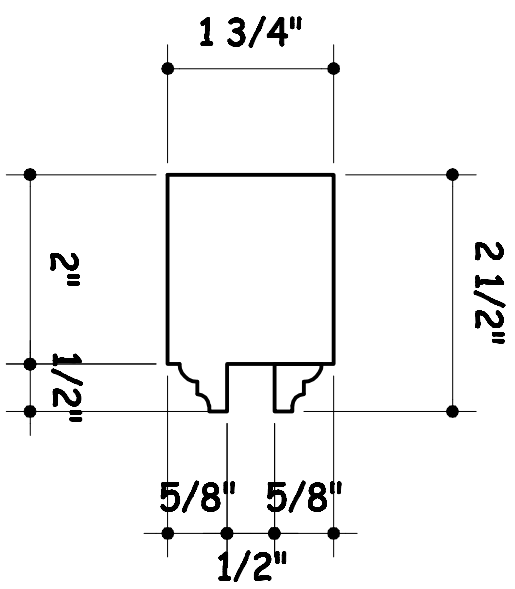

**KOBIS WINDOWS & DOORS MFG. INC.**  
7326 LAUREL CANYON BLVD., NORTH HOLLYWOOD, CA 91605

**WOOD PROFILE FOR XOX SLIDER WINDOW**

**FIXED SIDE FRAME**

**SLIDER SIDE FRAME**